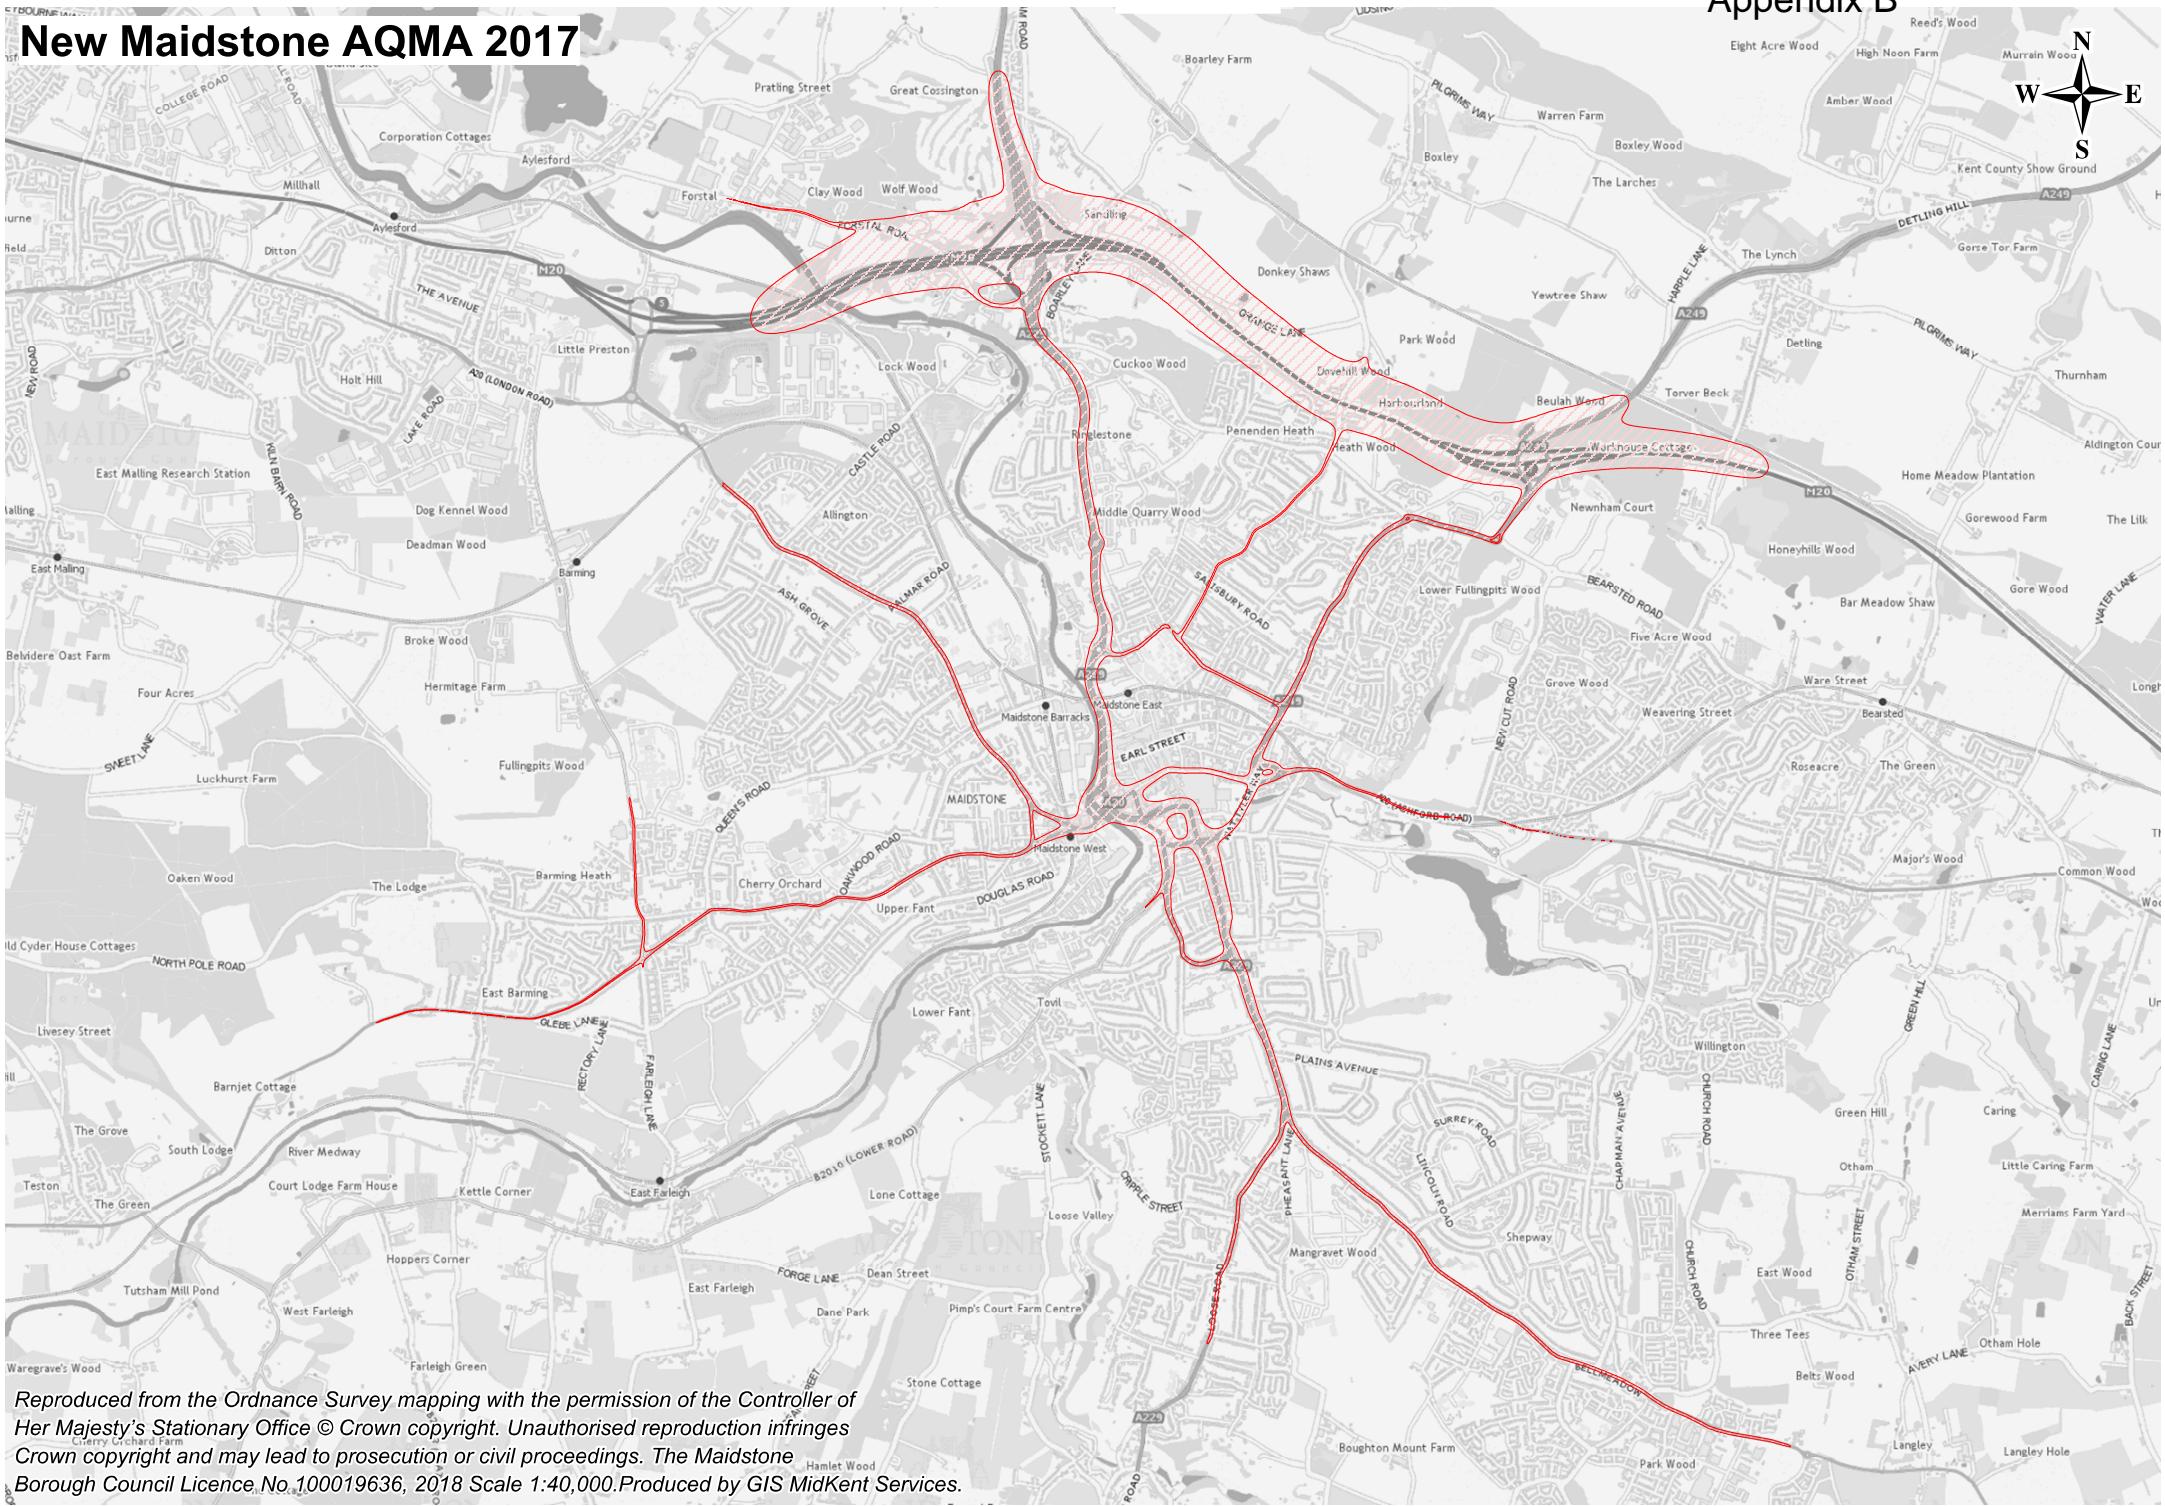

New Maidstone AQMA 2017

Reproduced from the Ordnance Survey mapping with the permission of the Controller of Her Majesty's Stationary Office © Crown copyright. Unauthorised reproduction infringes Crown copyright and may lead to prosecution or civil proceedings. The Maidstone Borough Council Licence No.100019636, 2018 Scale 1:40,000. Produced by GIS MidKent Services.